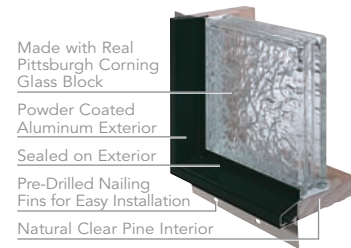

LightWise® Aluminum Clad Wood Window