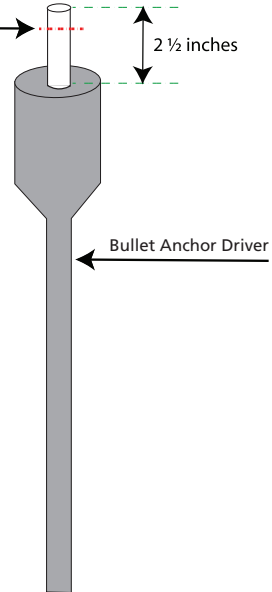

ScourStop™

Bullet Anchor Driver Modification Instructions

This piece
needs to be
cut down ½ inch
before use.

the green solution to rip rap

scourstop™

1-877-997-2687 • www.scourstop.com